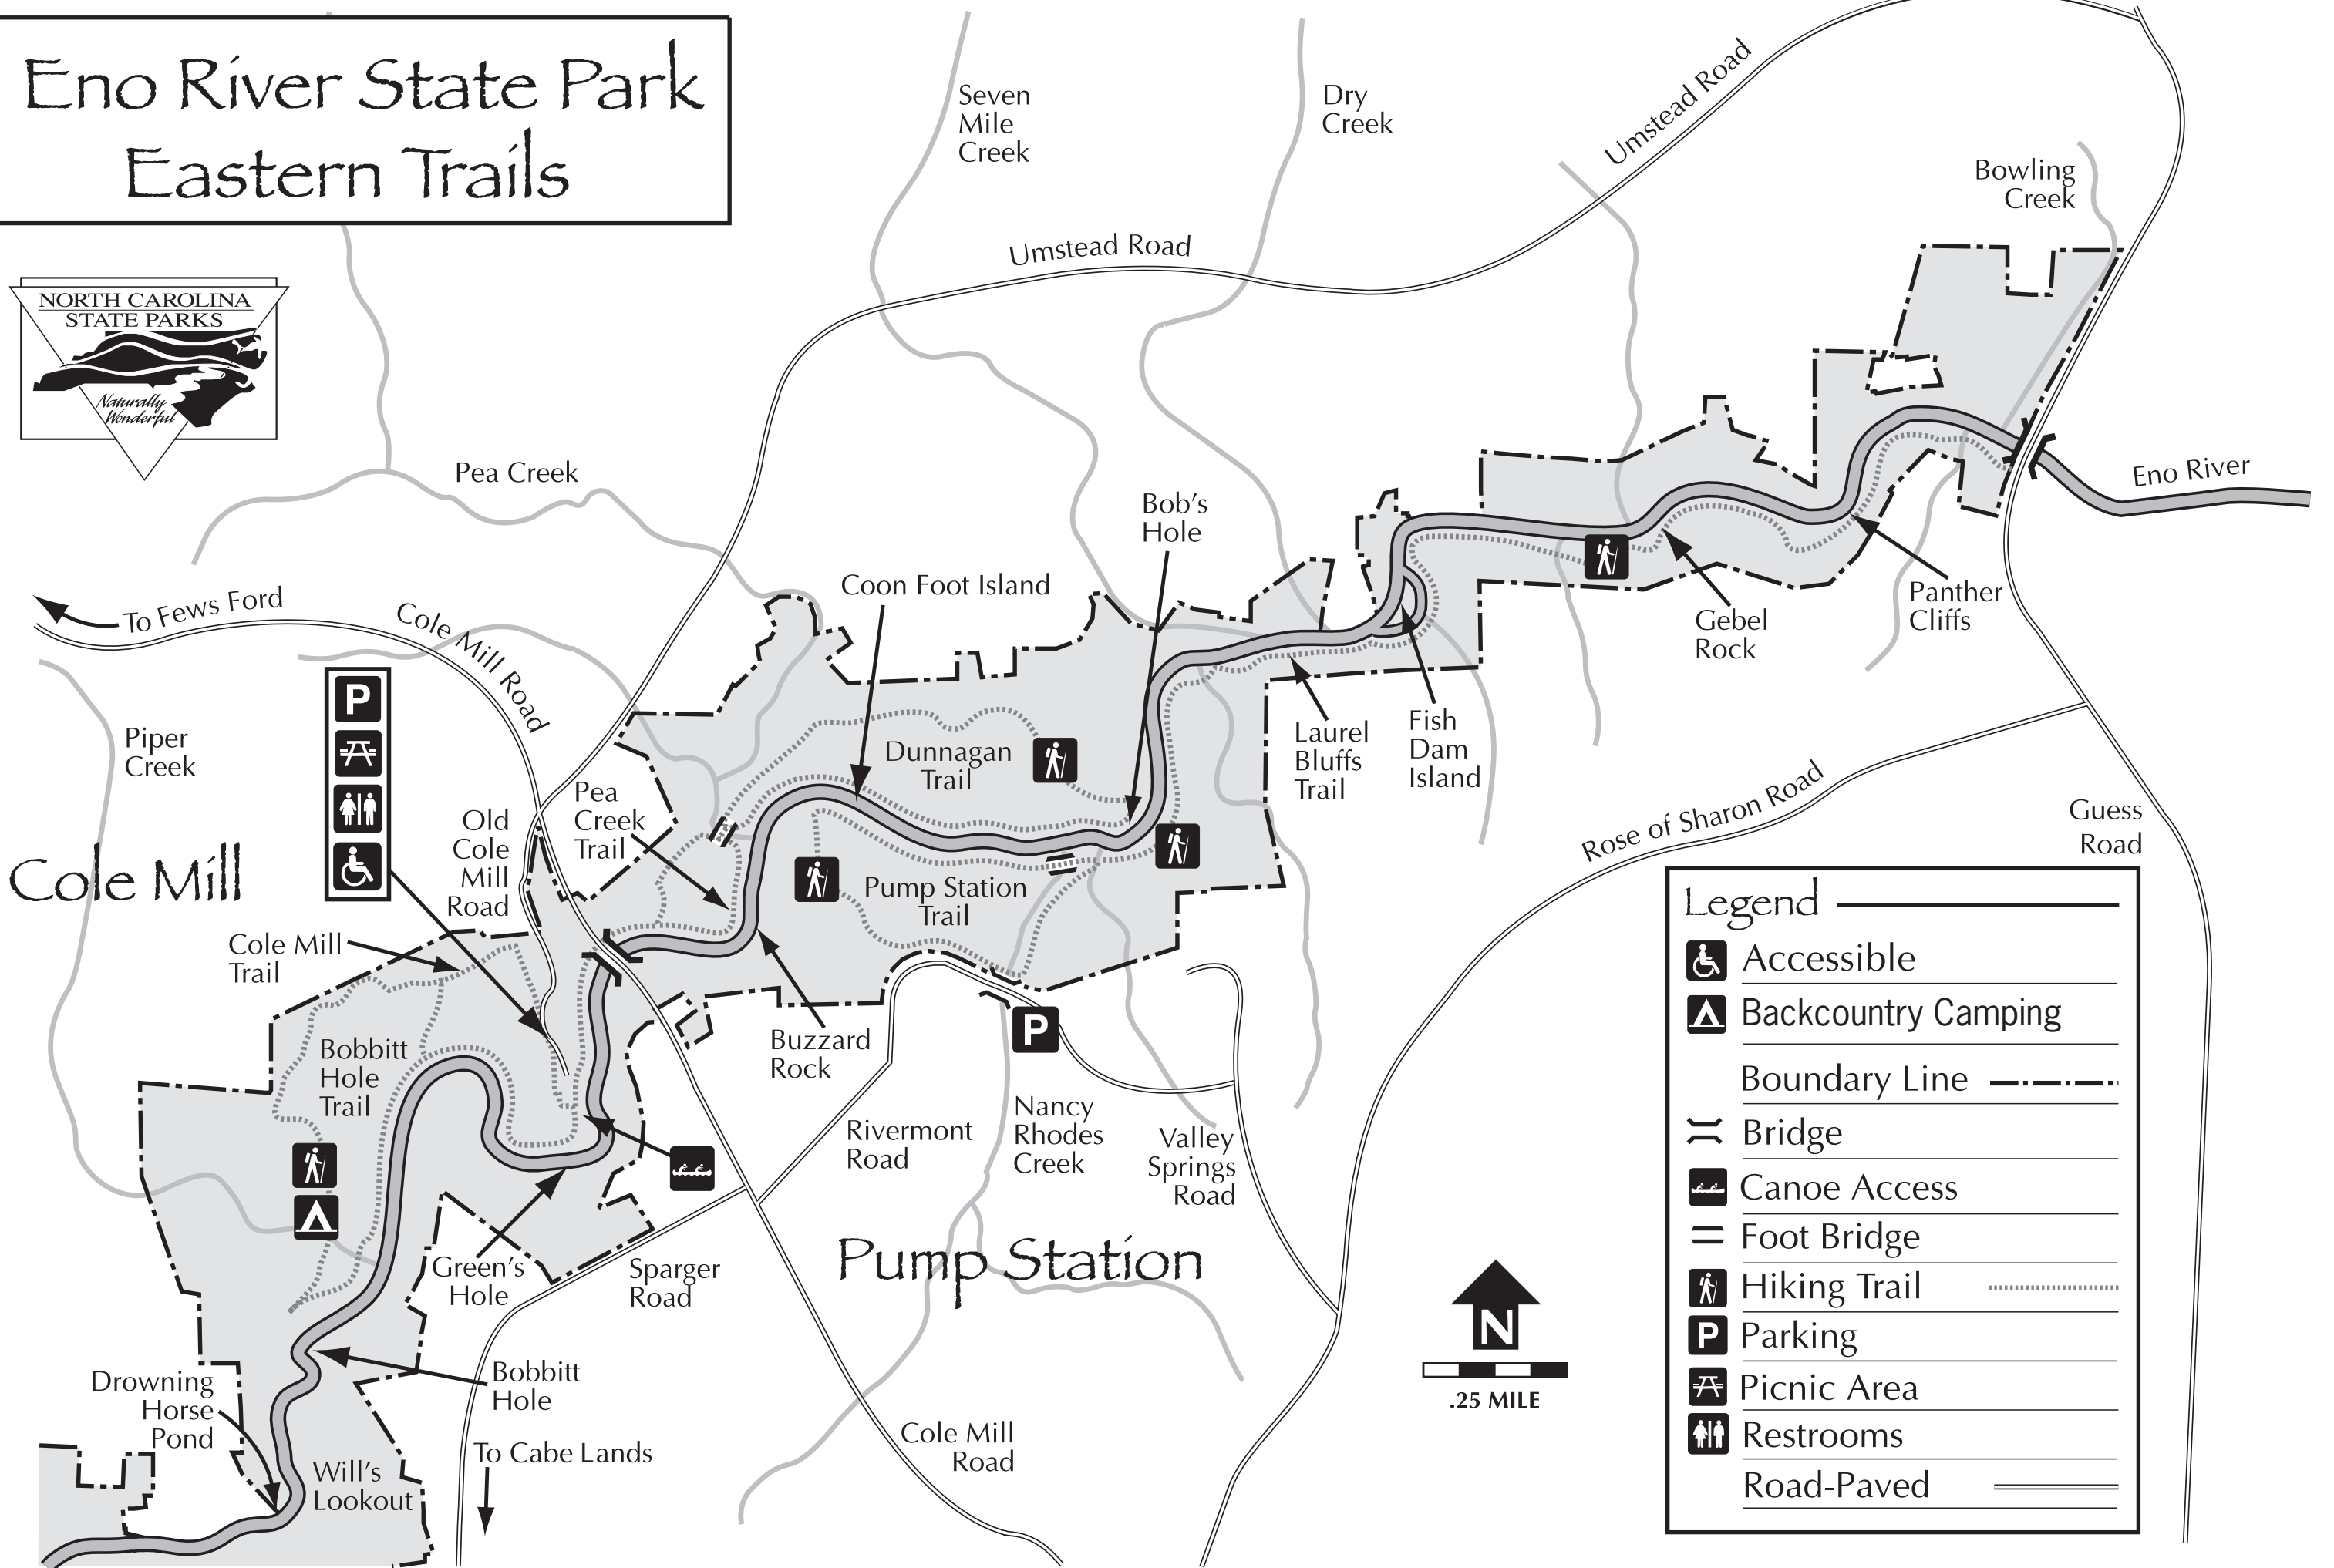

Eno River State Park Eastern Trails

Legend

- Accessible
- Backcountry Camping
- Boundary Line
- Bridge
- Canoe Access
- Foot Bridge
- Hiking Trail
- Parking
- Picnic Area
- Restrooms
- Road-Paved